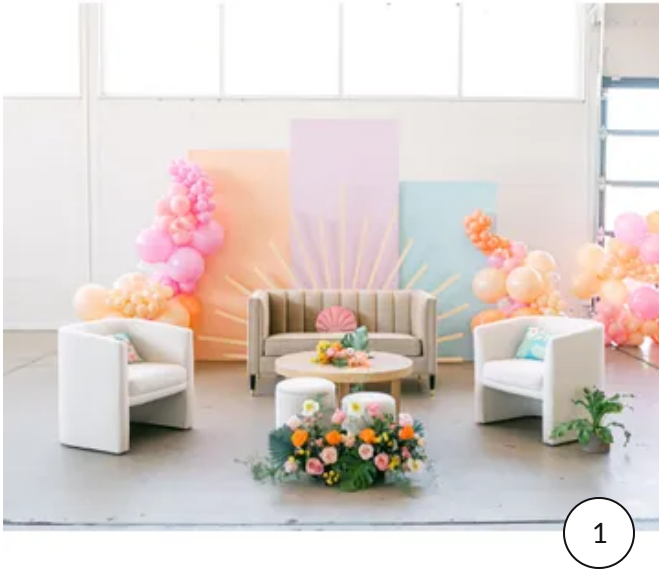

RENTAL PRICE: \$55.00

TYLER SIDE TABLE

RENTAL PRICE: \$30.00

CECE SIDE TABLE

RENTAL PRICE: \$30.00

8' RECTANGLE BACKDROP

Included: Your choice of paint color! Has an attached kickstand and removable sandbag. Balloons and sun NOT included. You can attach things to the backdrops on the backside via...