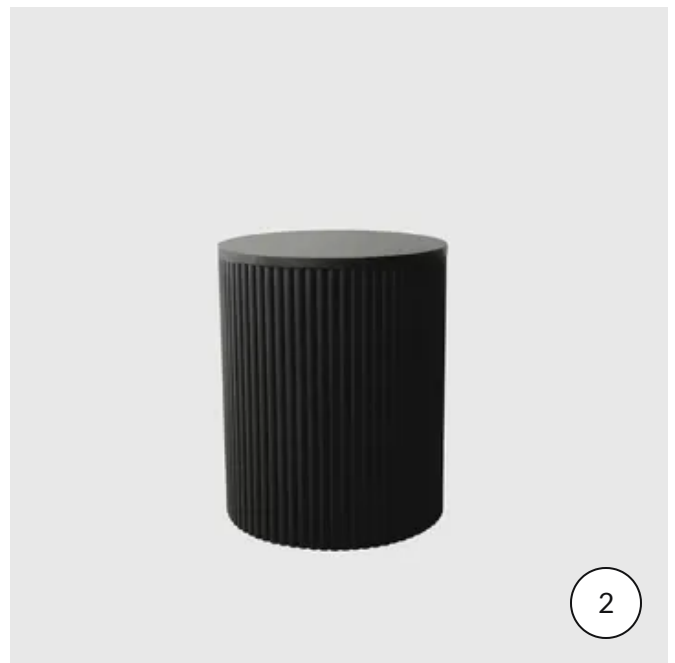

CECE SIDE TABLE

RENTAL PRICE: $30.00