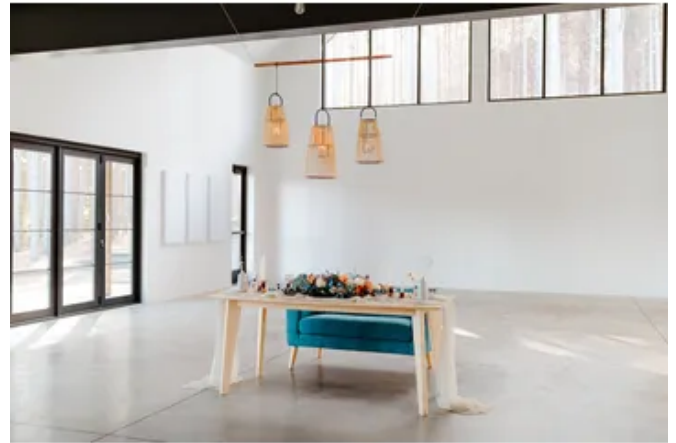

BEIGE TABLE RUNNER

This neutral beauty is anything but simple. It's the perfect way to add texture and a subtle color to your table.

RENTAL PRICE: $17.00