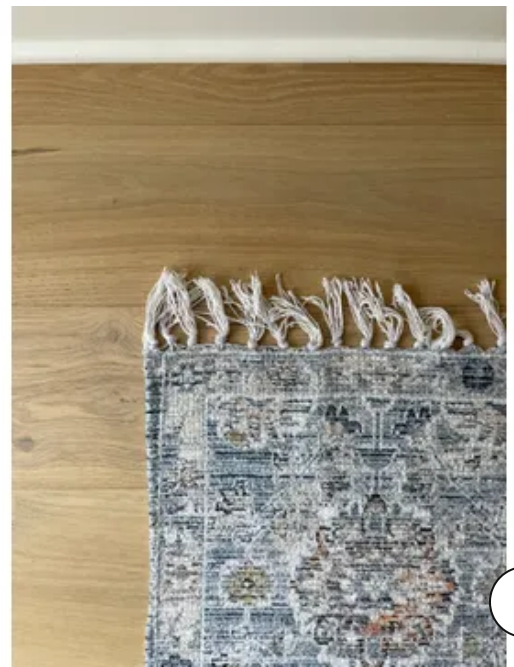

1

CHARLOTTE RUG

Color Notes: blue, orange, cream

RENTAL PRICE: $50.00