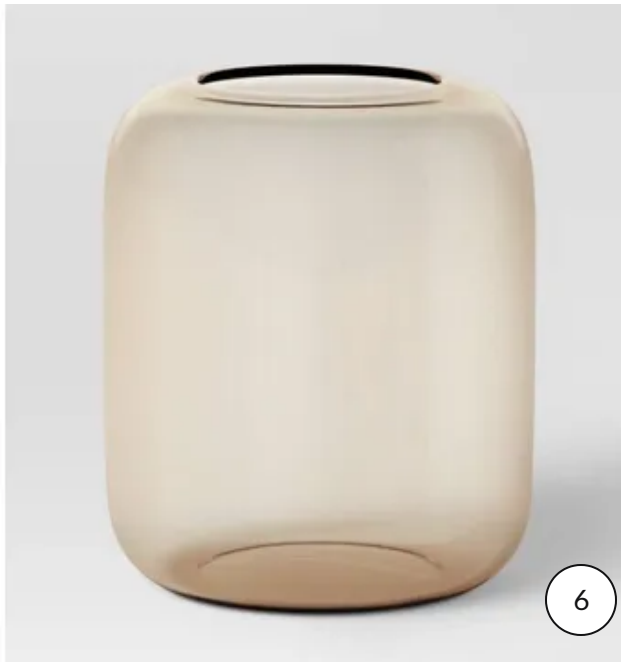

TINTED VASE

RENTAL PRICE: $2.50