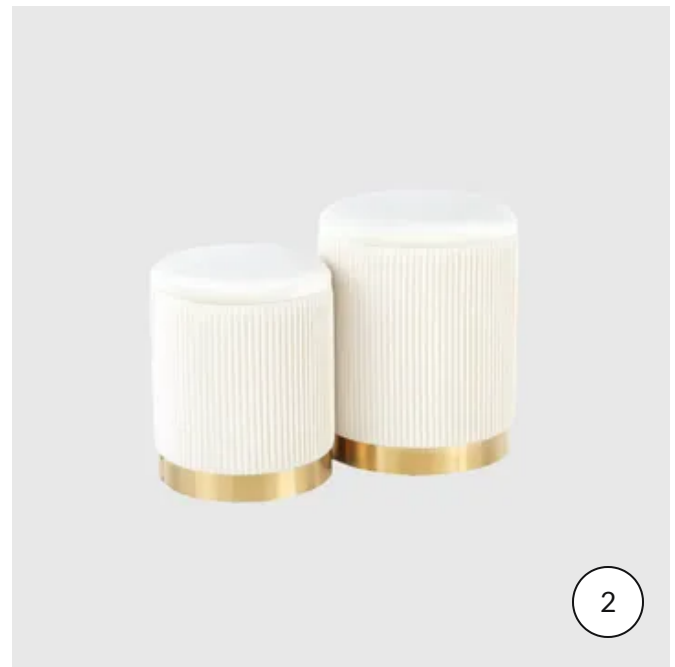

FRANKIE OTTOMAN (SMALL)

Perfect addition for any area needing a couple of extra seats or decor. Pair it with it's bigger nesting sister, use all on it's own, or double up on the smalls - there is no wrong way!

RENTAL PRICE: $35.00