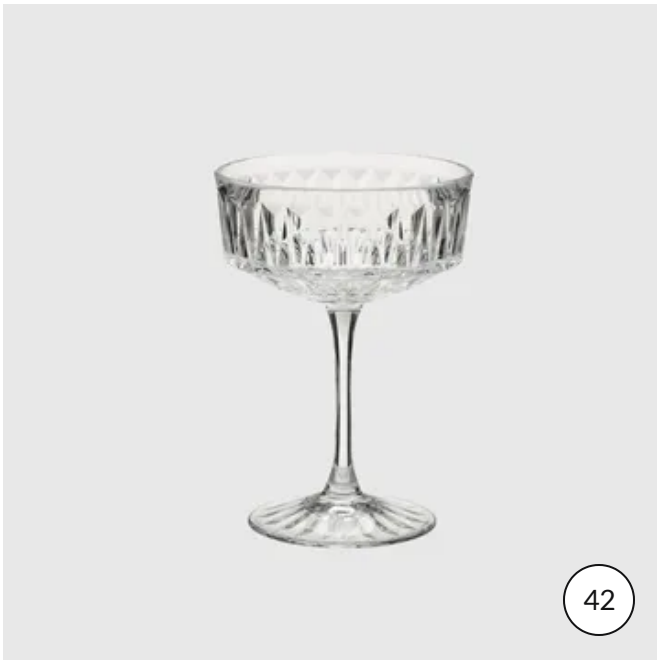

CLEAR PATTERNED COUPES

These show stopping coupes are exactly what you didn't know you NEED. Their patterned features will be sure to impress. Perfect for your toasting glass or specialty cocktails. Holds 7 oz

---

RENTAL PRICE: $2.00