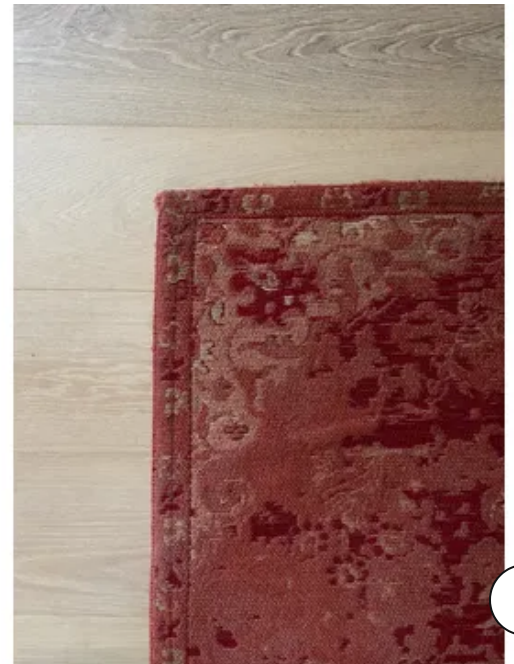

1

FLORA RUG

Color Notes: Rust. This rug makes for another great layering piece. The beautiful tones will bring warmth to your space. Use it under your arch, lounge area, or bar!

RENTAL PRICE: $35.00