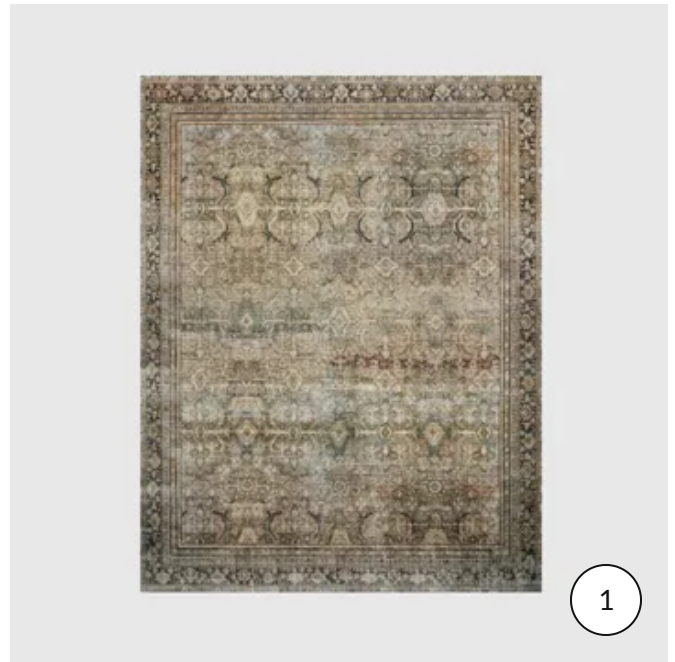

HARVEY RUG

Color Notes: Olive, Charcoal, Salmon

RENTAL PRICE: $60.00