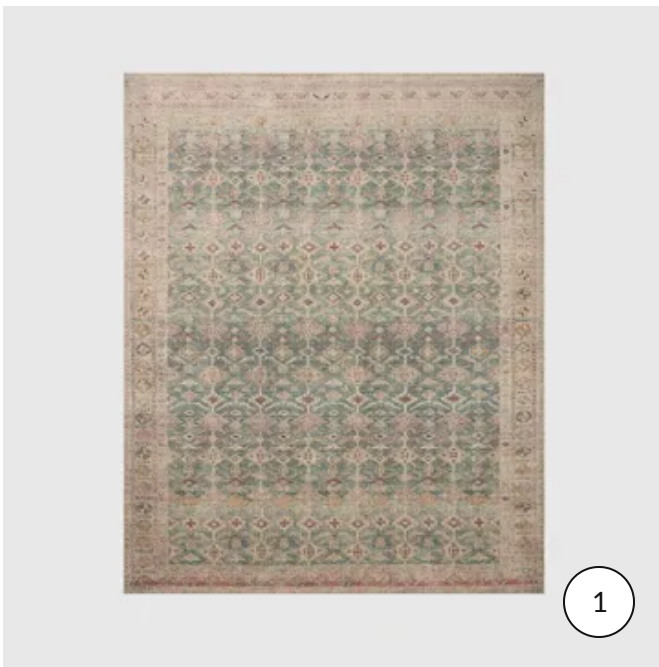

JULES RUG

Color Notes: charcoal, gold, blush, beige, blue and orange hues

---

RENTAL PRICE: $60.00