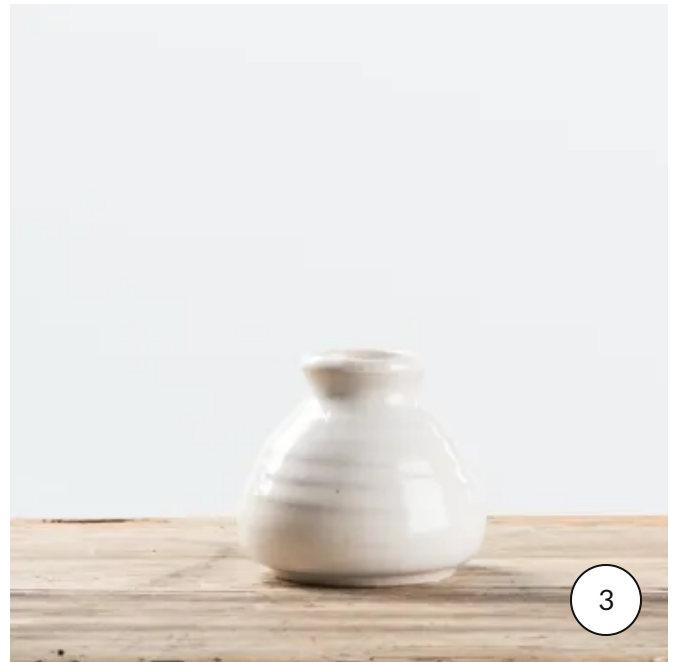

CONCRETE VASES

RENTAL PRICE: \$3.00

3

HAND THROWN VASES

This low profile vase allows the arrangements to sprawl out, making it optimal for having conversations across the table. It also can be a taper candle holder! (whoa!) Creamy white color.