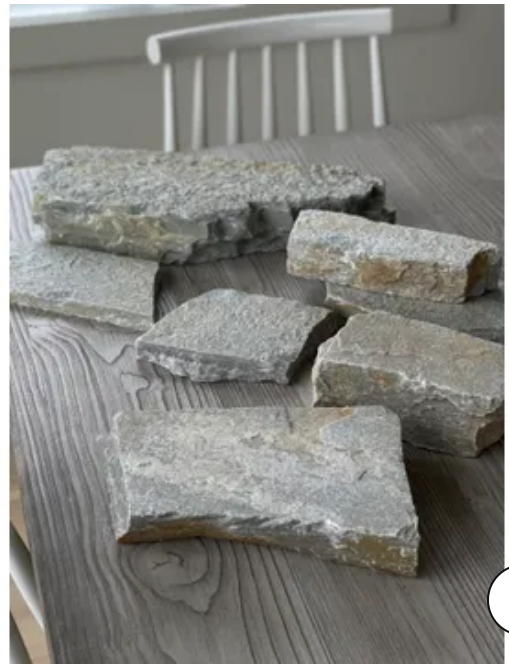

7

STONE PIECES

RENTAL PRICE: $4.00