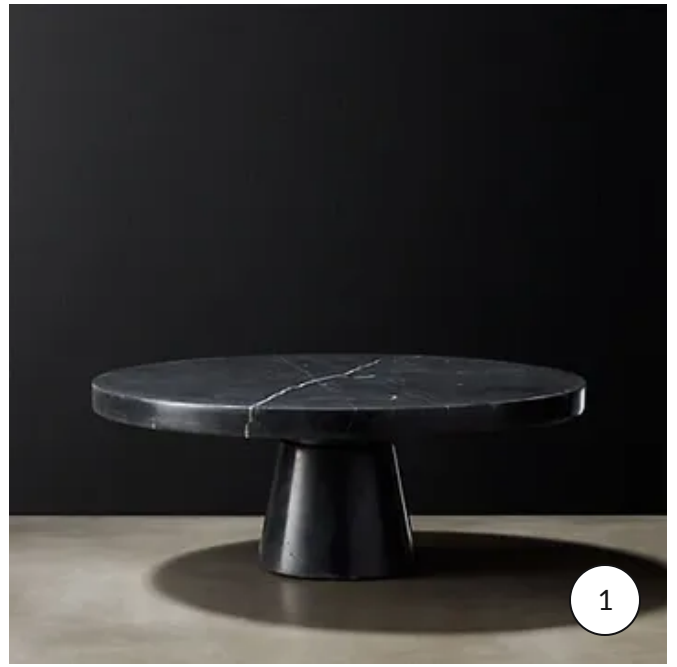

RENTAL PRICE: \$5.00

COLOR BLOCK PILLOW

RENTAL PRICE: \$5.00

1

MANGO WOOD CAKE STAND

This modern piece has beautiful wood grains + soft tones will add a simple yet stunning detail to your cake or desserts.

RENTAL PRICE: \$20.00

1

BLACK MARBLE CAKE STAND

Your cake or desserts will look luxurious sitting atop this beautiful black marble cake stand. Perfect for modern, minimalist, and neutral inspired wedding themes.