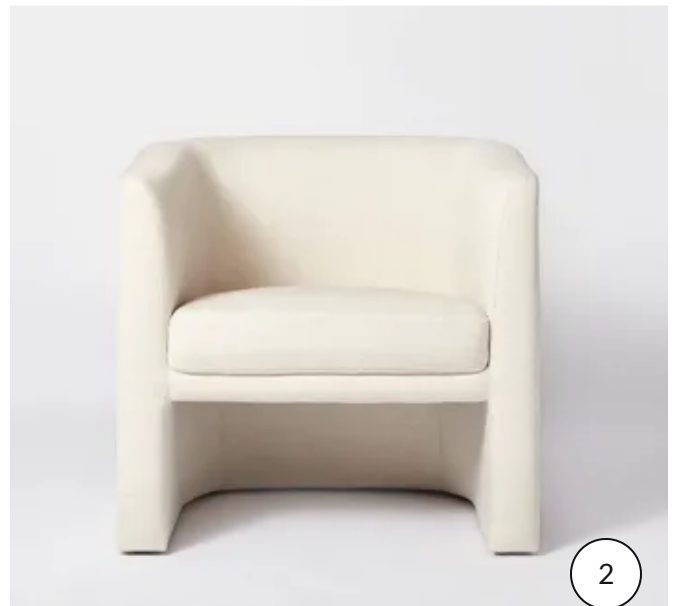

ELSIE BARREL CHAIR

Color Notes: Subtle natural linen

RENTAL PRICE: $80.00