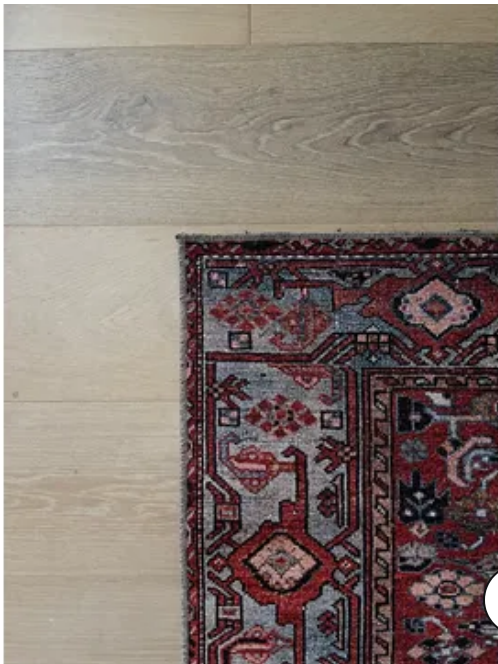

RENTAL PRICE: \$60.00

1

CHARLOTTE RUG

Color Notes: blue, orange, cream

RENTAL PRICE: \$50.00

1

PEYTON RUG

Color notes: Reds, blues. This rug creates a warm vibrant environment. Use beneath an accent table, lounge area, or ceremony. The options are endless.