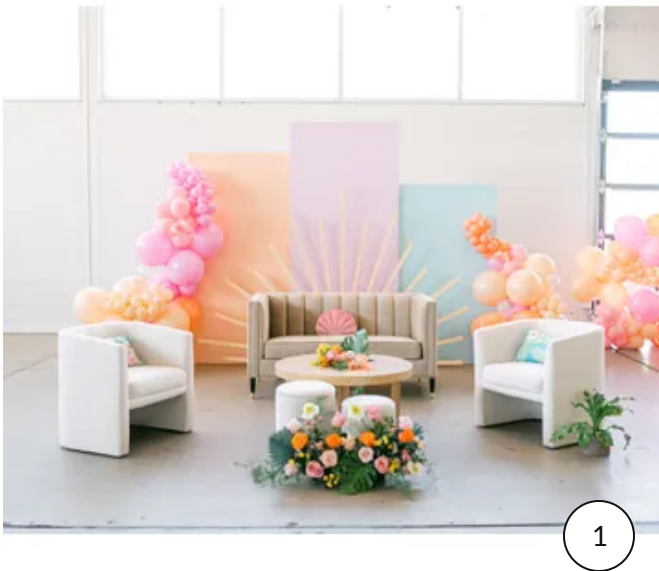

6' RECTANGLE BACKDROP

Included: Your choice of paint color! Has an attached kickstand and removable sandbag. Balloons and sun NOT included. You can attach things to the backdrops on the backside via...

RENTAL PRICE: $150.00