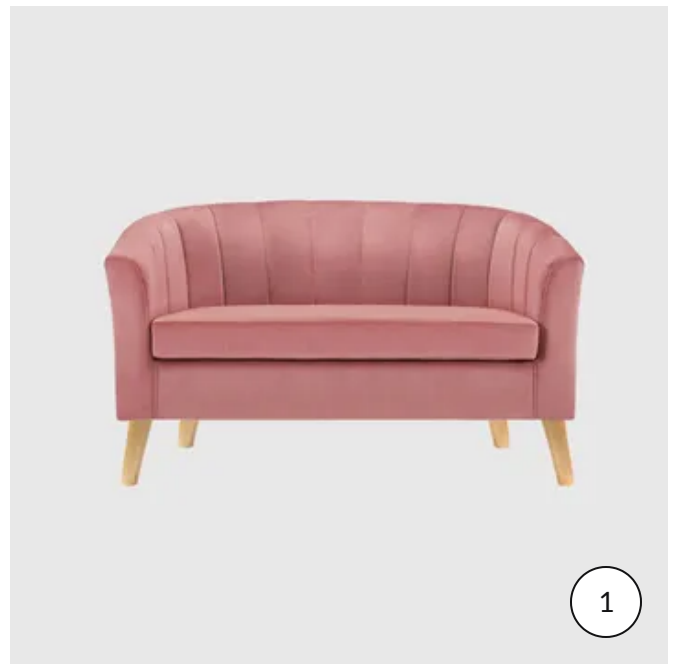

BRAELYN LOVESEAT

PRE-ORDER

RENTAL PRICE: \$200.00

1

TENLEY LOVESEAT

This beautiful camel velvet loveseat will be an adaptable piece for any style or color scheme.

RENTAL PRICE: \$175.00

WILLOW LOVESEAT

This beautiful white velvet loveseat would make a statement for your lounge, sweetheart table, or head table! WEIGHT LIMIT: 330 lbs

RENTAL PRICE: \$175.00

MARI LOVESEAT

This rose colored loveseat is the perfect addition to your head table, sweetheart table, or lounge! The soft texture and tufted lines will create a gorgeous statement that everyone will be...