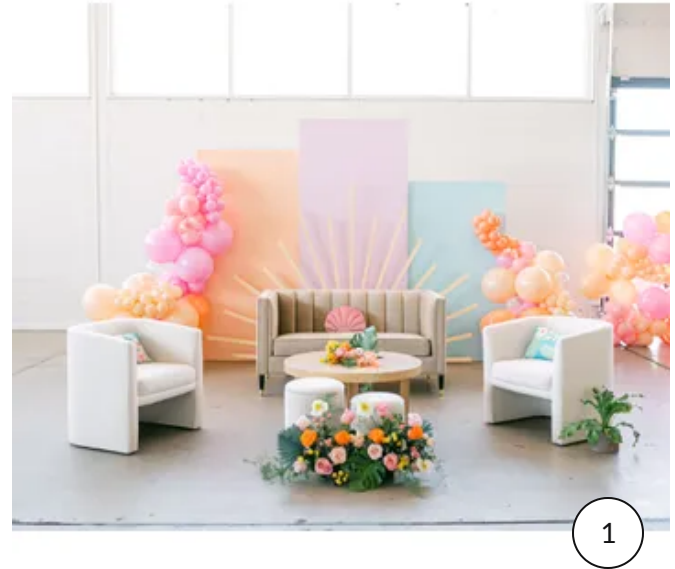

7' RECTANGLE BACKDROP

Included: Your choice of paint color! Has an attached kickstand and removable sandbag. Balloons and sun NOT included. You can attach things to the backdrops on the backside via...

RENTAL PRICE: $150.00